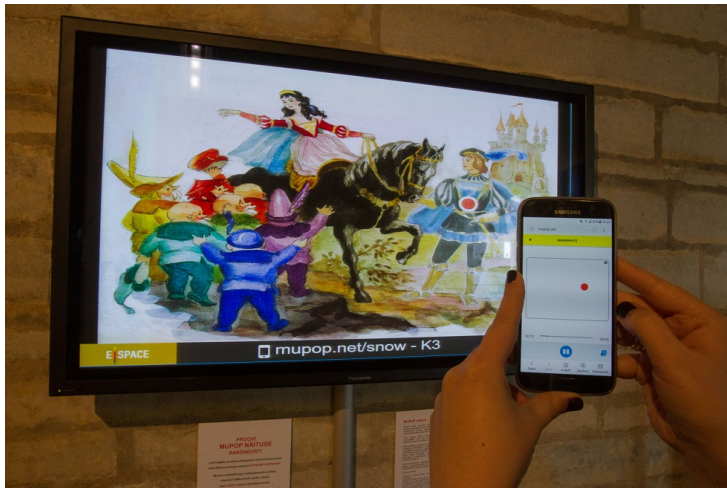

## Pop-Up Museum supports a new exhibition at the Estonian National Library

On 2 May 2017 the **National Library of Estonia** launched a MuPoP exhibition in the Library's foyer. The exhibition introduces one book illustration stored in the National Library together with famous film tunes, creating a nostalgic but also educating effect. The exhibition app was prepared by the Amsterdam-based company **Noterik** which specialises in multimedia apps. The technology of the Pop-Up Museum was developed in the framework of [E-Space](#) EU-funded project (2014-2017)], of which the Estonian Ministry of Culture (**EVK**) was a prominent partner too.

The app introduces one original illustration to 'Snow White' by the renowned Estonian **illustrator Siima ?kop**, accompanied by Estonian film music. Each tune has been matched with the characters and objects on the illustration. **The app enables to introduce to the younger generations the beautiful film music written by Estonian composers for well-kown films** ('Karoliine h?bel?ng?', 'Nipernaadi?', 'Mehed ei nuta?', 'Siin me oleme?', 'Hukkunud Alpinisti hotell?', 'Nukitsamees?', 'Kevade?', etc.).

The National Library's digital archive **DIGAR** enables to browse through many other book illustrations, and all are welcome to the Art and Music Reading Rooms on floor 8 of the National Library to discover the original illustrations and sound recordings from the Library's collections.

The exhibition was prepared by **Rena T?uur and Katre Riisalu** from the Fine Arts Information Centre, and it celebrates the Year of Children's and Youth Culture. The original illustrations by Siima ?kop to 'The Sleeping Beauty' can be seen in the reading area on floor 5 until 31 May.