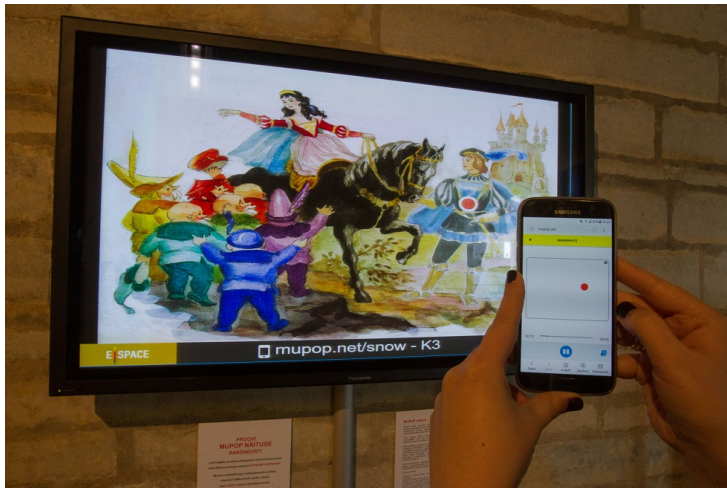

Pop-Up Museum supports a new exhibition at the Estonian National Library

On 2 May 2017 the **National Library of Estonia** launched a MuPoP exhibition in the Library's foyer. The exhibition introduces one book illustration stored in the National Library together with famous film tunes, creating a nostalgic but also educating effect. The exhibition app was prepared by the Amsterdam-based company **Noterik** which specialises in multimedia apps. The technology of the Pop-Up Museum was developed in the framework of [E-Space](#) EU-funded project (2014-2017)], of which the Estonian Ministry of Culture (**EVK**) was a prominent partner too.

The app introduces one original illustration to 'Snow White' by the renowned Estonian **illustrator Siima ?kop**, accompanied by Estonian film music. Each tune has been matched with the characters and objects on the illustration. **The app enables to introduce to the younger generations the beautiful film music written by Estonian composers for well-kown films** ('Karoliine h?bel?ng?', 'Nipernaadi?', 'Mehed ei nuta?', 'Siin me oleme?', 'Hukkunud Alpinisti hotell?', 'Nukitsamees?', 'Kevade?', etc.).

The National Library's digital archive **DIGAR** enables to browse through many other book illustrations, and all are welcome to the Art and Music Reading Rooms on floor 8 of the National Library to discover the original illustrations and sound recordings from the Library's collections.

The exhibition was prepared by **Rena T?uur and Katre Riisalu** from the Fine Arts Information Centre, and it celebrates the Year of Children's and Youth Culture. The original illustrations by Siima ?kop to 'The Sleeping Beauty' can be seen in the reading area on floor 5 until 31 May.