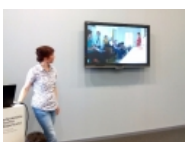

Europeana Space Toolbox, a flexible solution for museums educators

by Beatrix Lehmann (Museumsmedien)

At the end of May 2016 the Europeana Space Toolbox was presented by Beatrix Lehmann from Museumsmedien, in an event for educators in memorials and museums. The participants came from different institutions in Berlin:

German Historical Museum, Topography of Terror, Berlin Cathedral Church, Memorial to the Murdered Jews in Europe, Otto Weidt's Workshop for the Blind and German Resistance Memorial Center.

[Show as slideshow]

The Toolbox was explained in detail, and scenarios of uses cases were discussed. The audience was very impressed by the usability and the open source structure of the Toolbox.

Learn more about the Toolbox here: <http://www.europeana-space.eu/toolbox/>