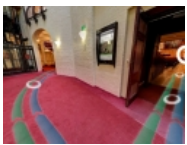

"By coupling the latest in digital tour technology with a 106-year-old building we've opened up the doors of the Town Hall wider than ever before. The enhanced accessibility allows more Aucklanders, particularly those with disability issues and the elderly, to enjoy the iconic Town Hall as well as experience the magic and memories created by the live arts experience. We believe this is only the first step to the future of more accessibility and inclusive", said Auckland Live director, Robbie Macrae.

Accessibility Virtual Tours will be launched online in 2018 for The Civic, Aotea Centre and Bruce Mason Centre in Auckland.

The Town Hall tour can be taken here: <https://goo.gl/3pNNqX>

Website: aucklandlive.co.nz