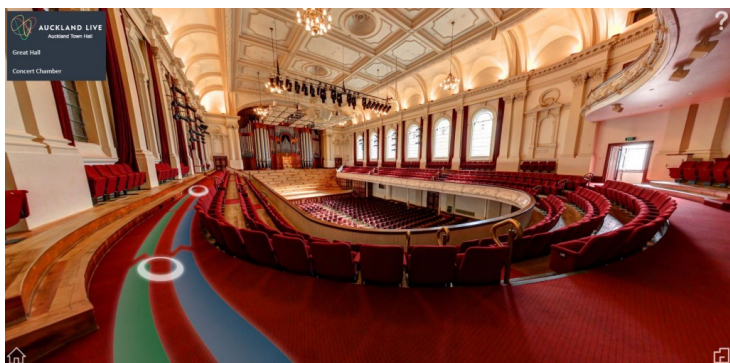

Auckland Live launches the first Accessibility Virtual Tour of the city's Town Hall

Auckland Live is a part of Regional Facilities Auckland, committed to promoting the arts, and supporting inclusiveness and access to the arts for all.

In early December 2017, Auckland Live launched the first Accessibility Virtual Tour for the Town Hall? the first of a New Zealand venue to assist disabled and mobility-impaired concertgoers. This online tour is an intuitive vehicle for audiences with accessibility needs to become familiar with the historic venue before stepping inside.

Built around 3-D images of the Town Hall's Baroque-style interiors, the tour begins in the venue's foyer, where virtual visitors can choose to navigate wheelchair and mobility-impaired pathways taking them to seating in the Great Hall and Chamber Concert. Step counts along the way, coupled with elevator access, floor plans and pathways to the box office, public toilets and the bar offer an enhanced and fulsome experience of the Auckland Council A and Category 1 Heritage NZ listed building.

[Show as slideshow]

"By coupling the latest in digital tour technology with a 106-year-old building we've opened up the doors of the Town Hall wider than ever before. The enhanced accessibility allows more Aucklanders, particularly those with disability issues and the elderly, to enjoy the iconic Town Hall as well as experience the magic and memories created by the live arts experience. We believe this is only the first step to the future of more accessibility and inclusive", said Auckland Live director, Robbie Macrae.