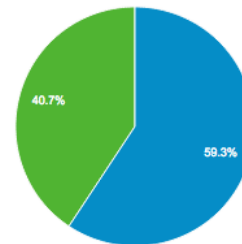

■ New Visitor ■ Returning Visitor

Country	Sessions	% Sessions
1. Netherlands	319	10.70%
2. Italy	289	9.69%
3. United States	277	9.29%
4. United Kingdom	256	8.58%
5. Spain	147	4.93%
6. Germany	146	4.90%
7. France	145	4.86%
8. Greece	145	4.86%
9. India	90	3.02%
10. Belgium	86	2.88%