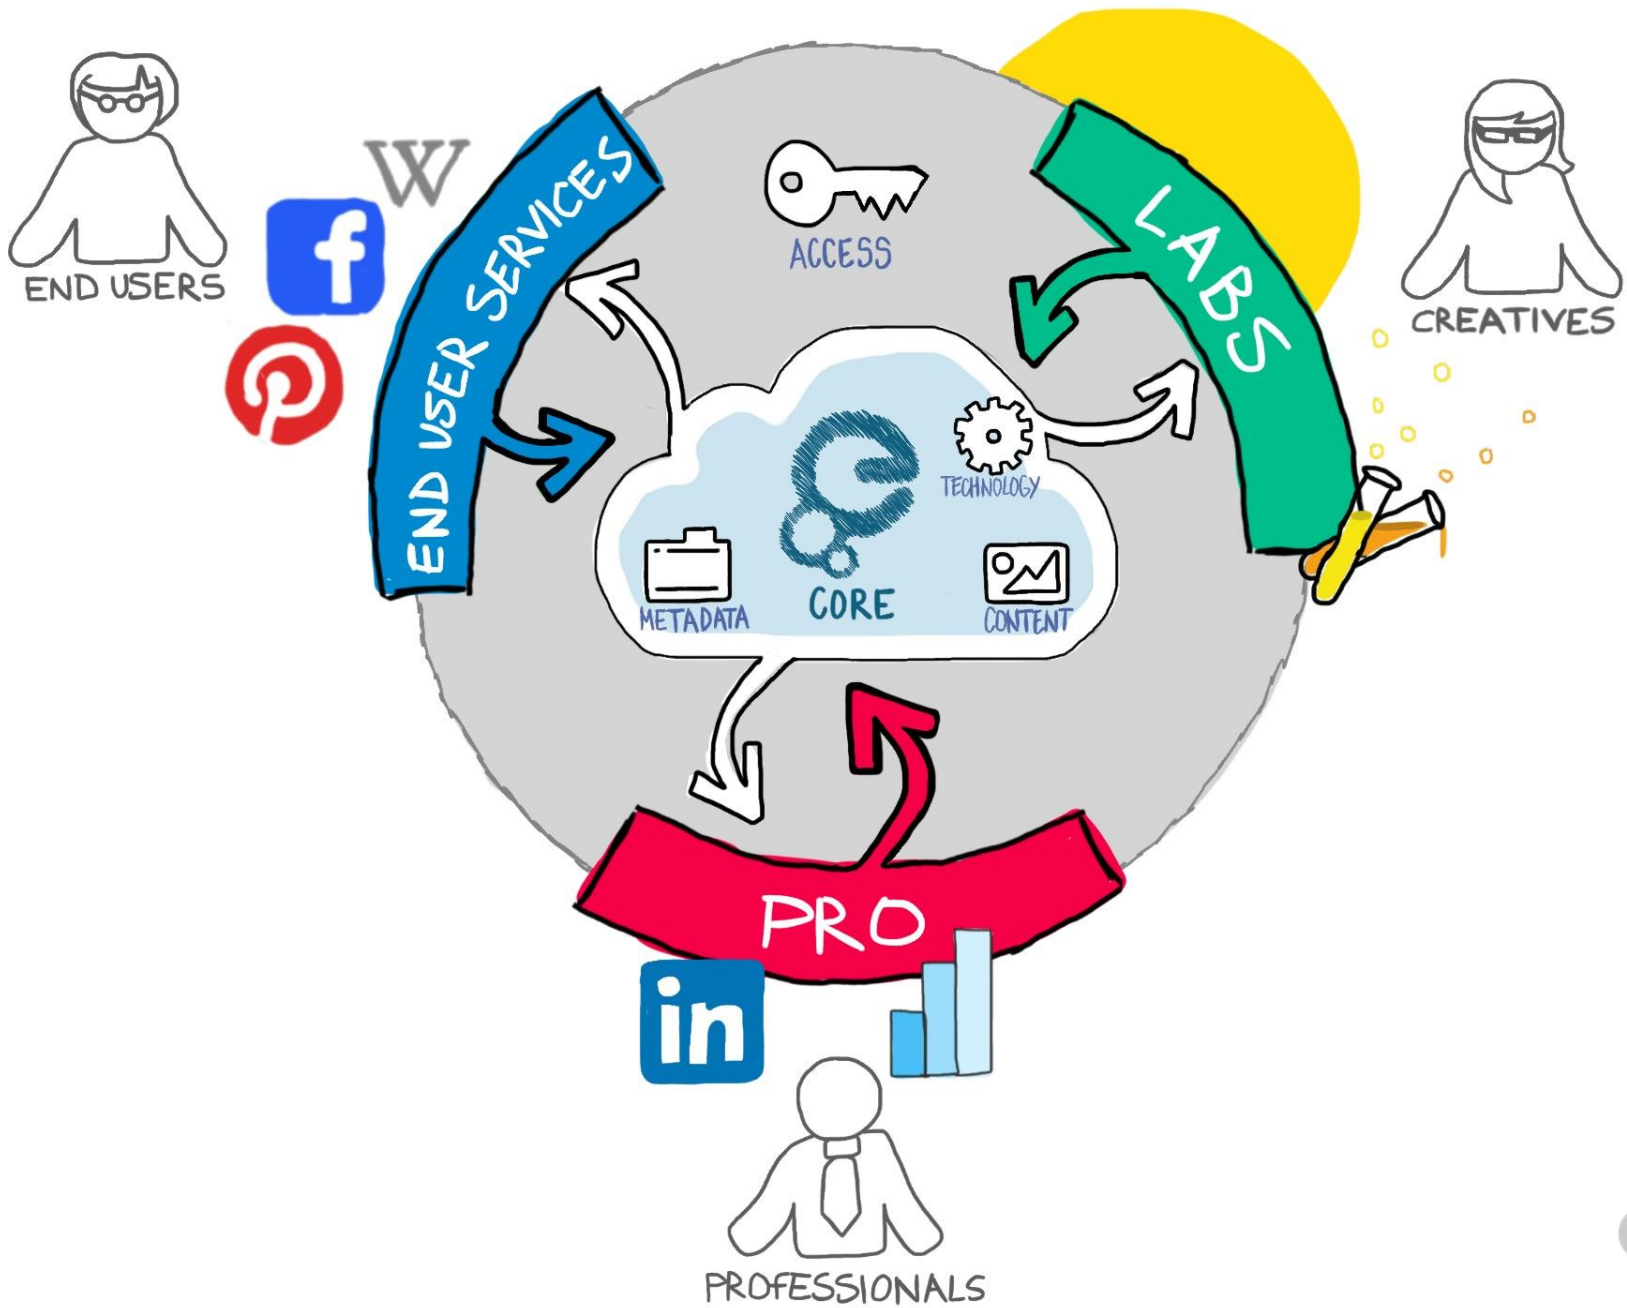

europaana
think culture

Europeana Labs

James Morley

james.morley@europaana.eu

@jamesinealing

Introduction to Europeana Labs

- Introduce the Labs platform
- Share what we have learnt
- Outline our plans
- Explore opportunities for collaboration

What is Europeana Labs?

Introduction to Europeana Labs

- Deliverable within Europeana Creative project
- Website launched April 2014
- Now a core offer from Europeana to ensure a sustainable future
- Ongoing development based on lessons learned

Introduction to Europeana Labs

→ Virtual

- Europeana Labs website and the API

→ Physical

- Living Labs
- Incubation
- Hands-on support

Europeana Labs

A playground for remixing and using your cultural and scientific heritage.
A place for inspiration, innovation and sharing.

- Introduction
- REST API
 - Introduction
 - Getting Started
 - Get an API-key
 - Console
 - Authentication
 - Search
 - Query Syntax
 - Record

Introduction

We currently offer two APIs for use. The first is a REST-API that is suited for dynamic search and retrieval of our data. This API offers exactly the same data as the Europeana Portal for end-users and in many ways the Portal can be viewed as an advanced API-implementation.