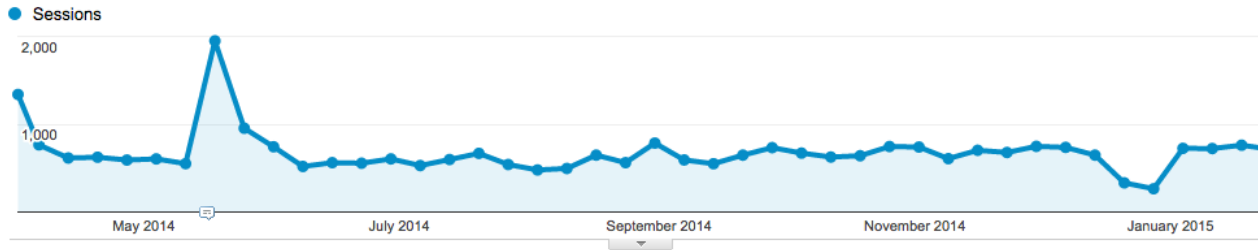

Outreach

Sessions 29,874	Users 18,248	Pageviews 113,664
Pages / Session 3.80	Avg. Session Duration 00:03:16	Bounce Rate 45.23%