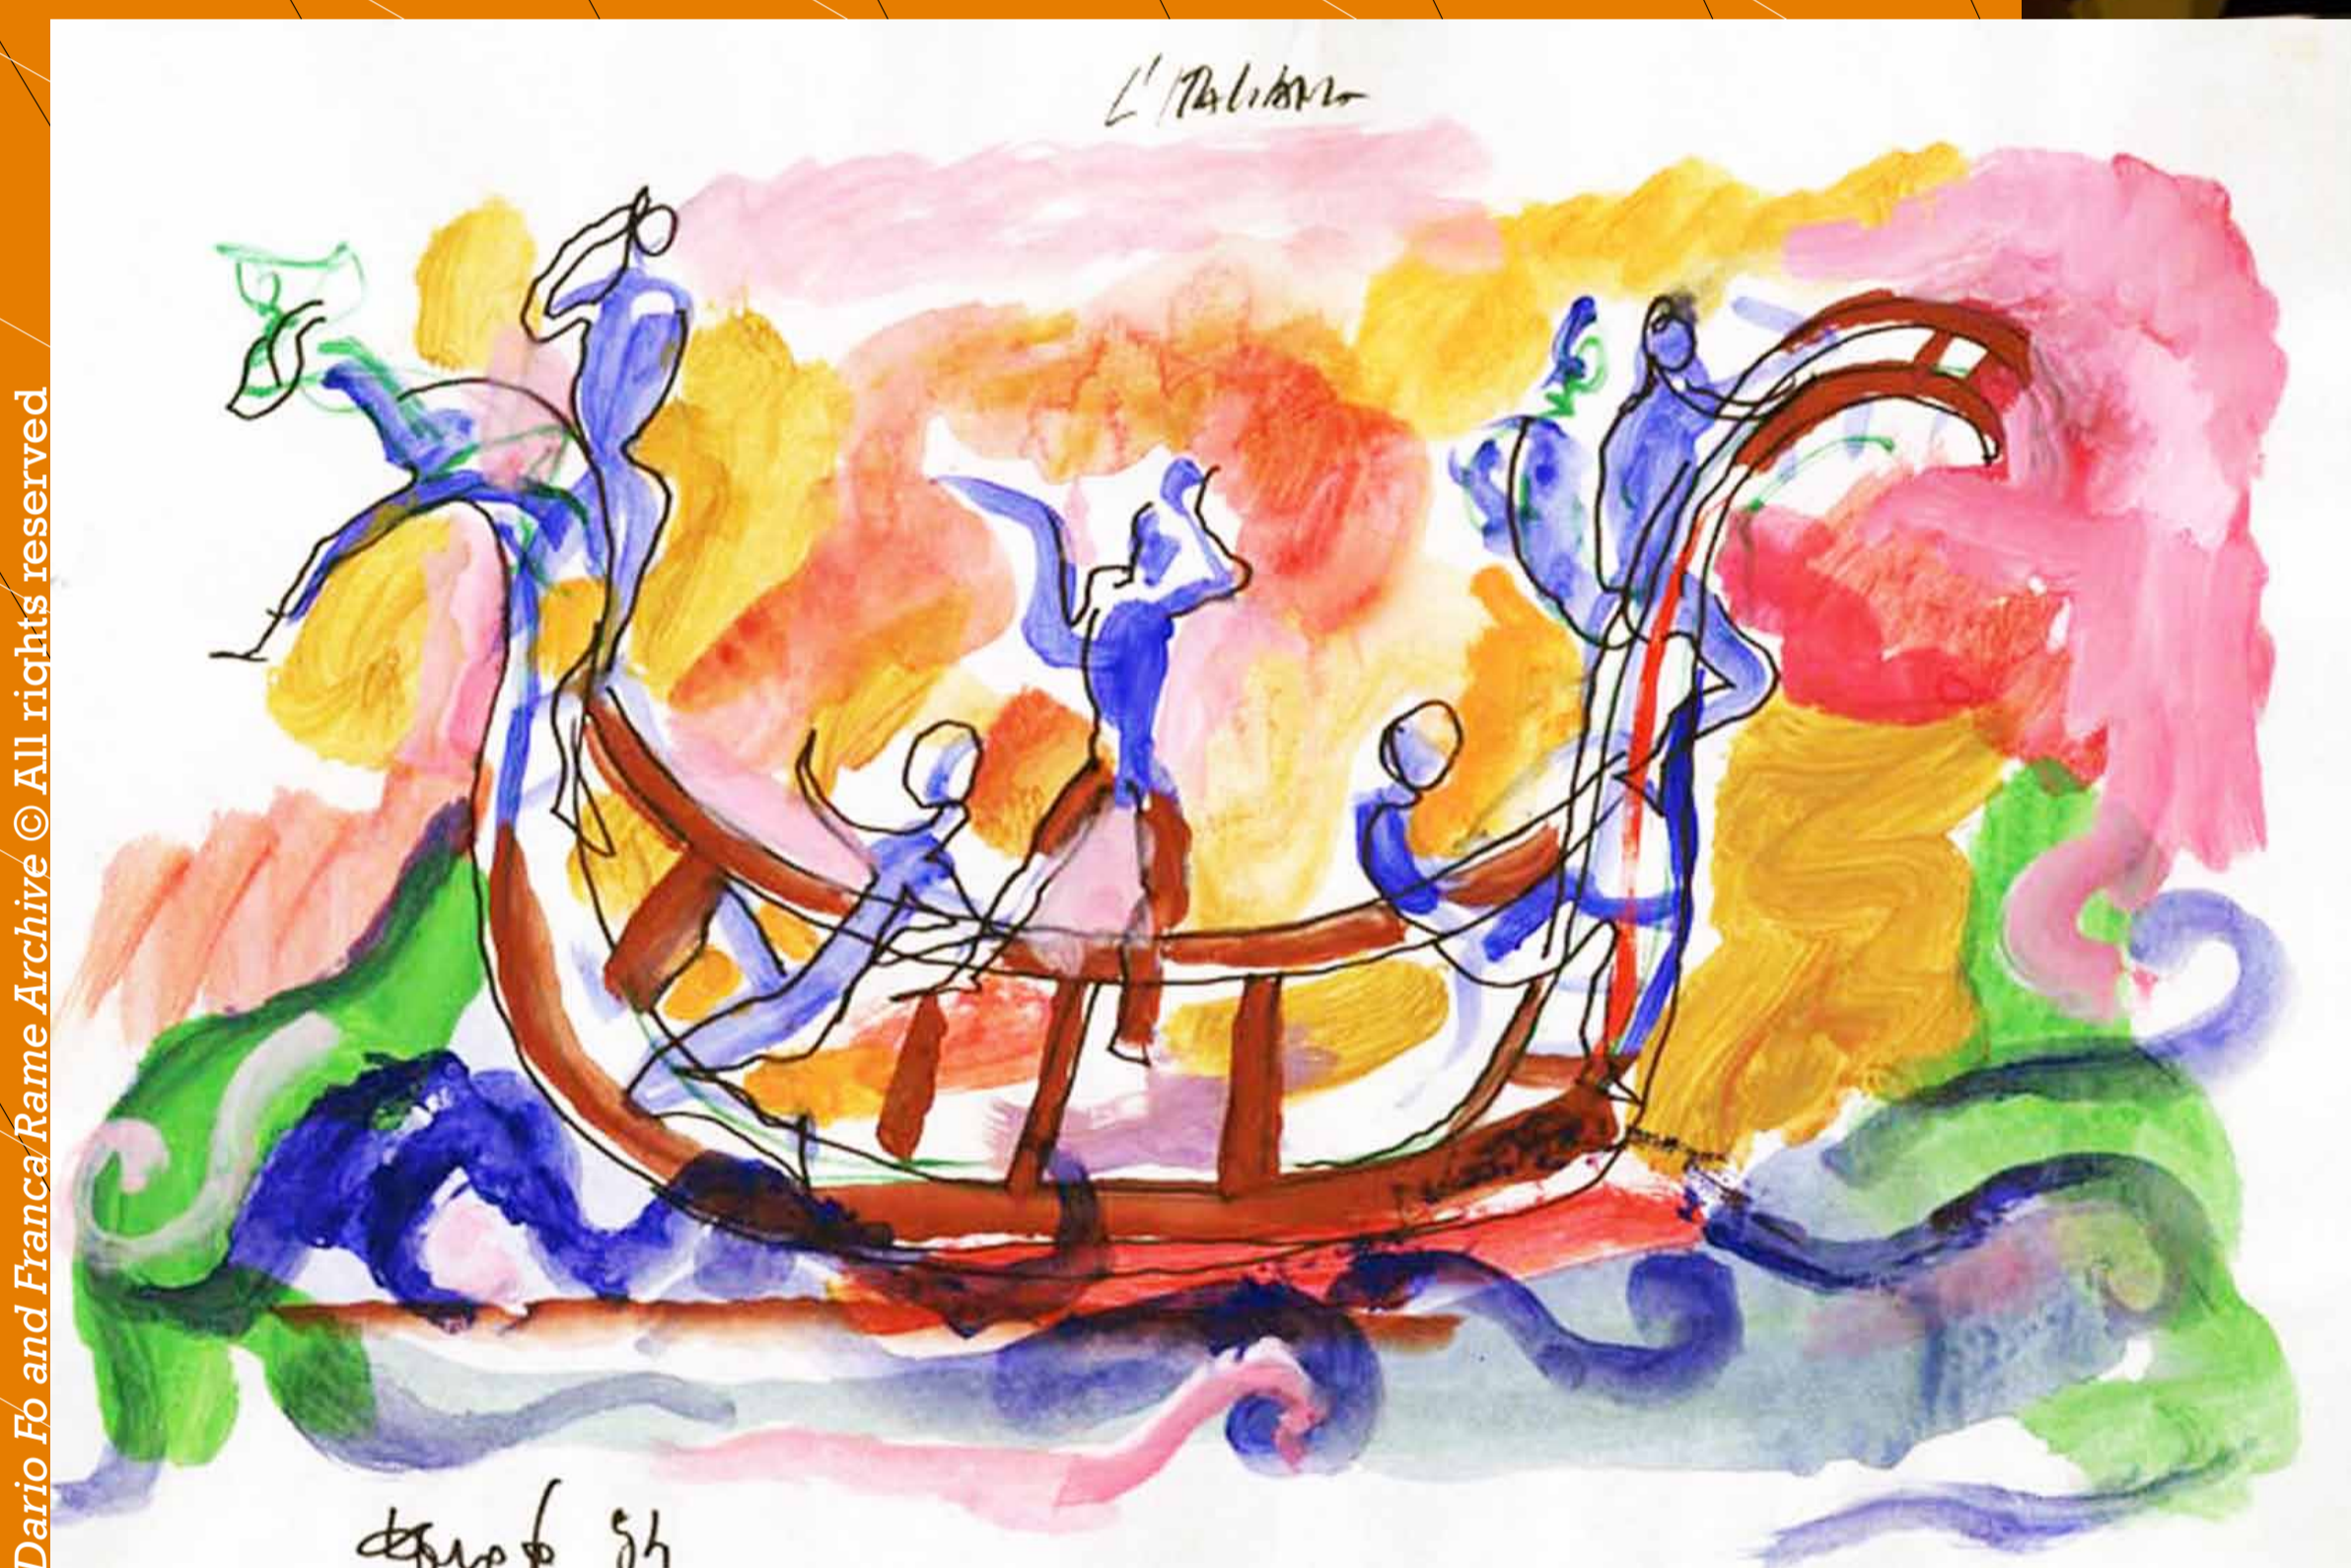

The Constant Prince, all rights reserved.

HARMOS Festival 2011 concerte at Casa da Música © ESMMAE

SABENA © Jorge Leon

Dario Fo and Franca Rame Archive © All rights reserved

Amor de don Perlimplín © MAE, Centre de Documentació i Museu de les Arts Escèniques

Innovative and unique solutions and tools for digital performing arts collections