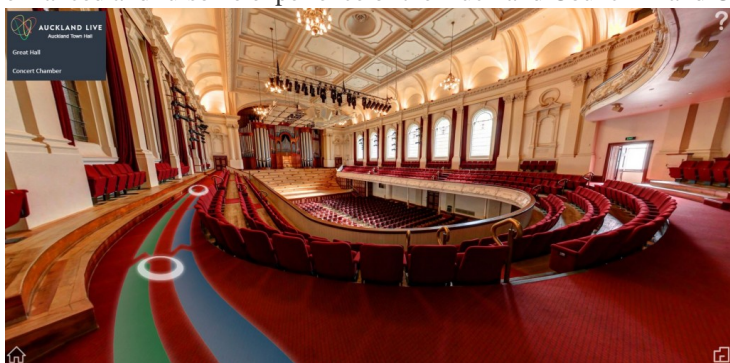

Auckland Live launches the first Accessibility Virtual Tour of the city's Town Hall

Auckland Live is a part of Regional Facilities Auckland, committed to promoting the arts, and supporting inclusiveness and access to the arts for all.

In early December 2017, Auckland Live launched the first Accessibility Virtual Tour for the Town Hall? the first of a New Zealand venue to assist disabled and mobility-impaired concertgoers. This online tour is an intuitive vehicle for audiences with accessibility needs to become familiar with the historic venue before stepping inside.

Built around 3-D images of the Town Hall's Baroque-style interiors, the tour begins in the venue's foyer, where virtual visitors can choose to navigate wheelchair and mobility-impaired pathways taking them to seating in the Great Hall and Chamber Concert. Step counts along the way, coupled with elevator access, floor plans and pathways to the box office, public toilets and the bar offer an enhanced and fulsome experience of the Auckland Council A and Category 1 Heritage NZ listed building.

[Show as slideshow]

"By coupling the latest in digital tour technology with a 106-year-old building we've opened up the doors of the Town Hall wider than ever before. The enhanced accessibility allows more Aucklanders, particularly those with disability issues and the elderly, to enjoy the iconic Town Hall as well as experience the magic and memories created by the live arts experience. We believe this is only the first step to the future of more accessibility and inclusive", said Auckland Live director, Robbie Macrae.